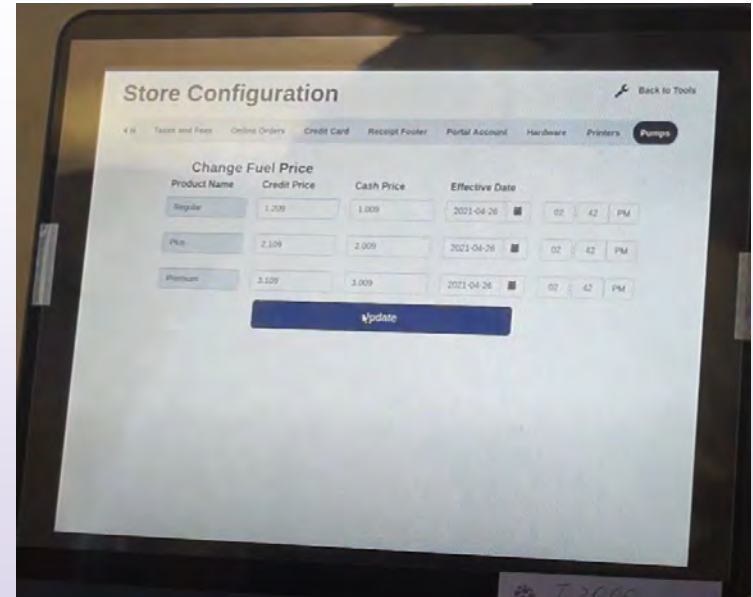

NRS Petro POS - Software: Pump Integration

NRS Petro POS - Software

Terminal Statistics

Back to Home

Today

Terminal Report Shift Report CC Report **Fuel Sales**

Print

From 04/26/20 6:00 AM To 04/27/20 6:00 AM

Product Sales

Product	Counts	Volume	Sales
UNLD	4	28.611	\$69.84
PREM	1	7.553	\$18.11

In/Out

In/Out	Volume	Sales
Inside	28.611	\$69.84
Outside	7.553	\$18.11

All Transactions

5

NRS Petro Pump Installation

NRS Petro EMV EZ Pump Installation