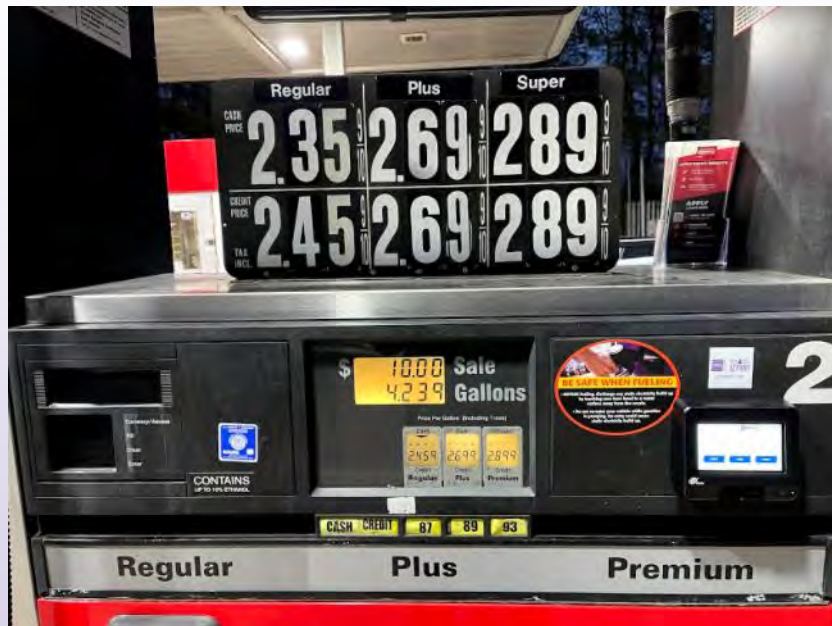

Product Sales

Product	Counts	Volume	Sales
UNLD	4	28.611	\$69.84
PREM	1	7.553	\$18.11

In/Out

In/Out	Volume	Sales
Inside	28.611	\$69.84
Outside	7.553	\$18.11

All Transactions

5

NRS Petro Pump Installation

NRS Petro EMV EZ Pump Installation